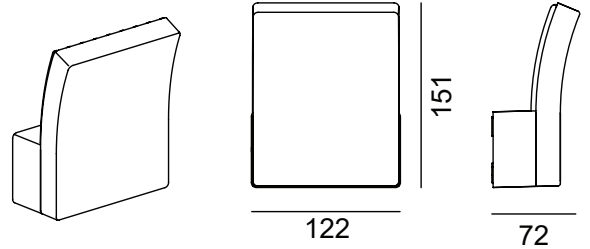

# WALL LAMP OUTDOOR LIGHT

TECHNICAL SHEET

KL-W255

**KEYLIGHT**

SPAIN

PRODUCTOS DE ILUMINACION

## SPECIFICATIONS

Product Code	KL-W255
Power	13W
Input	220-240V
Luminous flux	950 lm
Color Temperature	2700k-6500k
Beam Angle	120°
Power factor	≥0.90
CRI	80
Finishing Colors	White/Silver Grey/Dark Grey/Black
LED Type	SMD
IP Rating	IP65 Class 1
Size	72mm*151mm*122mm
Warranty	3 years